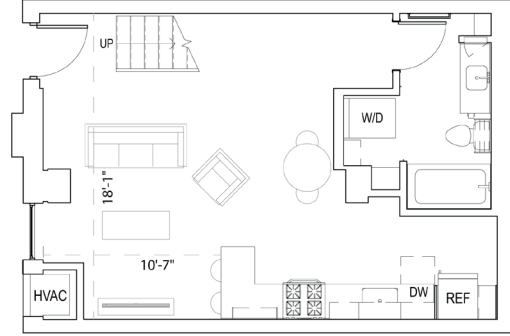

# Loft U

2BR 2BA

## 1 Bedroom U

959 SF

ARCHIVE

138  
139

Downtown