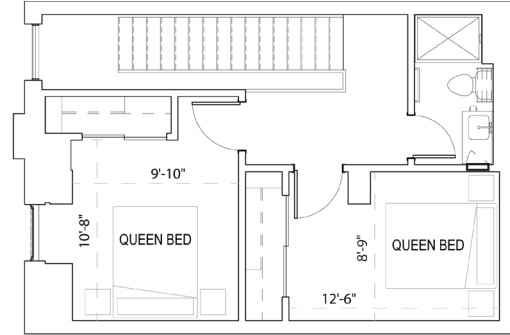

# Loft U

2BR 2BA

## 1 Bedroom U

959 SF

ARCHIVE

138  
139

Downtown