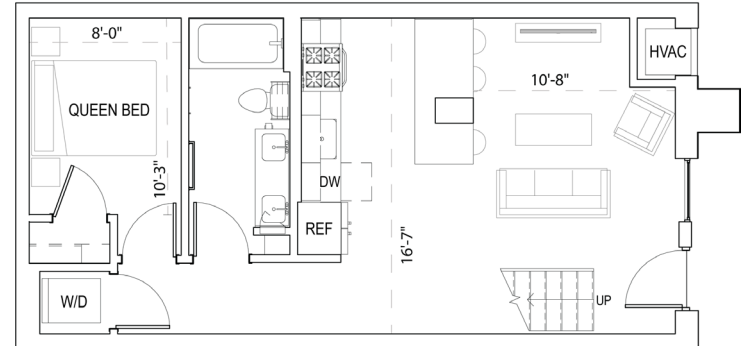

Loft R

2BR 2BA

Open to Balow

2 Bedroom R

895 SF

ARCHIVE

- 130
- 131
- 132
- 133
- 134

Downtown