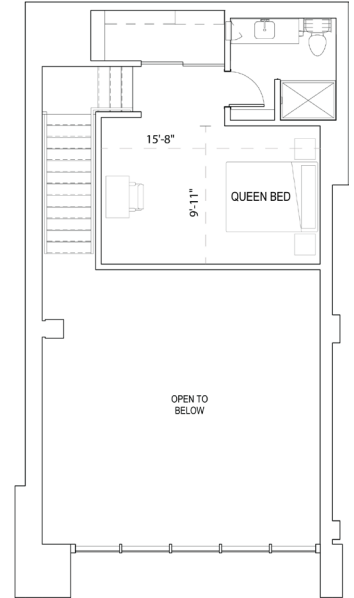

# Loft AA

2BR 2BA

2 Bedroom AA

1128 SF

ARCHIVE

149

Azine Alley

Downtown