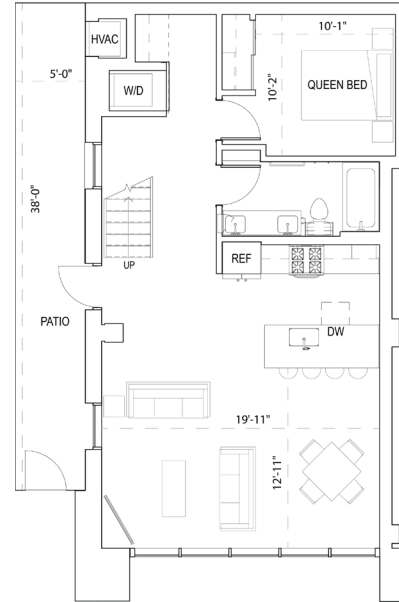

# Loft AA

2BR 2BA

2 Bedroom AA

1128 SF

ARCHIVE

149

Azine Alley

Downtown